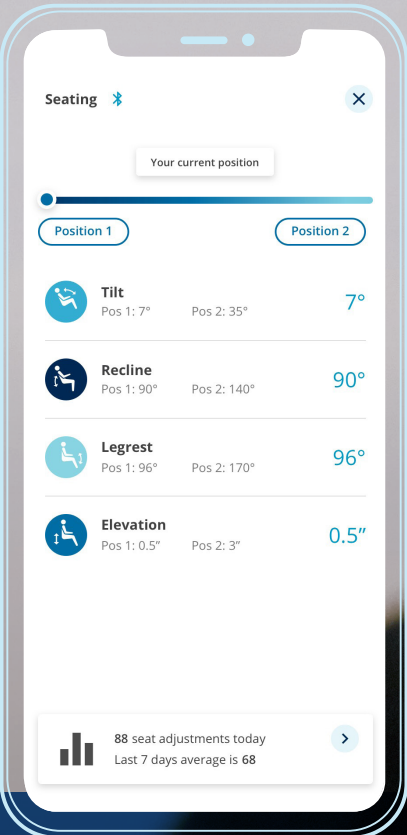

Power wheelchairs

MyPermobil App

permobil

Hey Google! Ask MyPermobil,
how far can I drive?

You can drive 12 miles outdoors
and 18 hours indoors.

Hands-free insights

The MyPermobil app is now compatible with Amazon Alexa and Google Assistant, providing hands-free access to important wheelchair information such as your battery charge status, distance traveled, and power seat function usage. Use at home or when you're on the go with any Amazon Alexa or Google Assistant enabled device or smartphone app.

Battery status and travel range estimates show how far you can go

Take the pressure off with meaningful insights into your power seat function usage

See how far you've gone by reviewing your travel history

App dashboard makes key information available at a glance

Integrated map illustrates daily and historic travel behavior

Easy to enable or disable location settings

Travel with confidence

From where you've been to where you want to go, the MyPermobil app helps guide your power wheelchair journey. Combining in-app estimated battery range travel distances with the integrated map empowers you to go further with confidence.