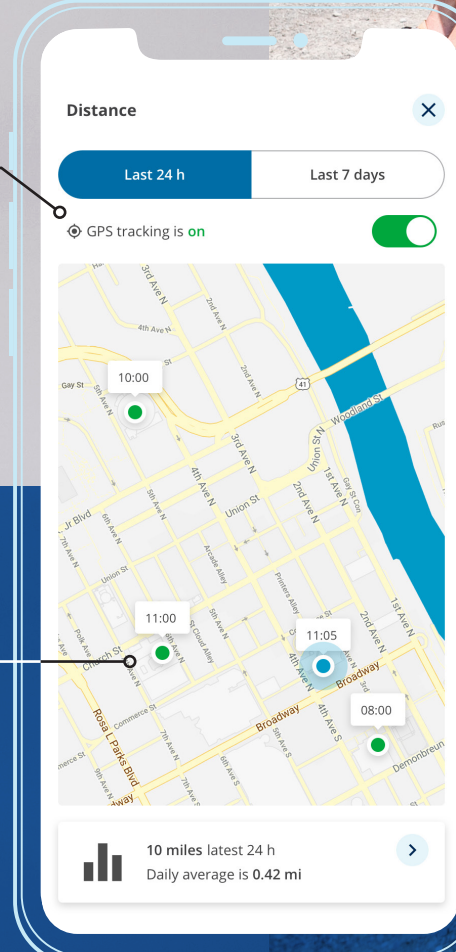

Battery status and travel range estimates show how far you can go

Take the pressure off with meaningful insights into your power seat function usage

See how far you've gone by reviewing your travel history

App dashboard makes key information available at a glance

Integrated map illustrates daily and historic travel behavior

Easy to enable or disable location settings

Travel with confidence

From where you've been to where you want to go, the MyPermobil app helps guide your power wheelchair journey. Combining in-app estimated battery range travel distances with the integrated map empowers you to go further with confidence.