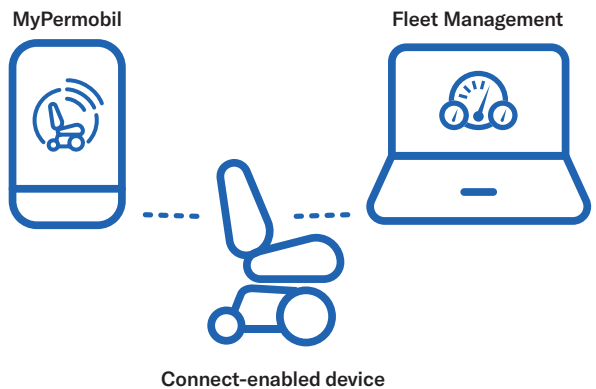

App dashboard makes key information available at a glance

Integrated map illustrates daily and historic travel behavior

Easy to enable or disable location settings

Travel with confidence

From where you've been to where you want to go, the MyPermobil app helps guide your power wheelchair journey. Combining in-app estimated battery range travel distances with the integrated map empowers you to go further with confidence.

Taking connectivity to a new level

Connecting users and service technicians through a single intuitive platform improves communication and helps you be better prepared for the unexpected. Once activated, critical chair data and error codes are transmitted automatically to the service provider's Fleet Management portal. This provides them with important information on your chair's condition to inform the remote diagnostic and service process.