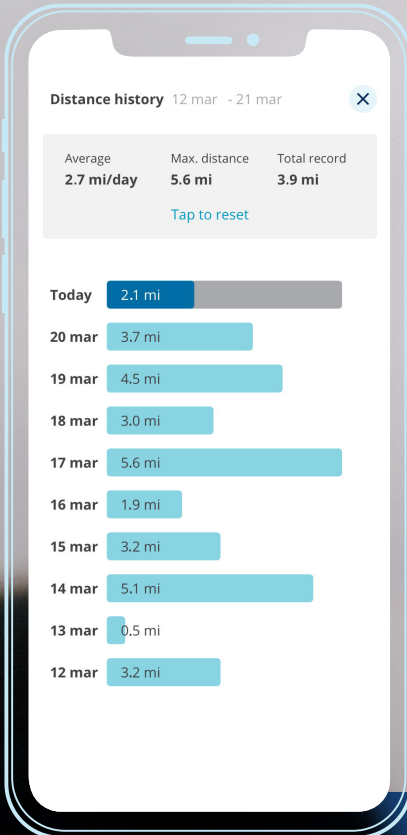

Power wheelchairs

MyPermobil App

permobil

Hey Google! Ask MyPermobil,
how far can I drive?

You can drive 12 miles outdoors
and 18 hours indoors.

Hands-free insights

The MyPermobil app is now compatible with Amazon Alexa and Google Assistant, providing hands-free access to important wheelchair information such as your battery charge status, distance traveled, and power seat function usage. Use at home or when you're on the go with any Amazon Alexa or Google Assistant enabled device or smartphone app.

Battery status and travel range estimates show how far you can go

Take the pressure off with meaningful insights into your power seat function usage

See how far you've gone by reviewing your travel history

App dashboard makes key information available at a glance

Integrated map illustrates daily and historic travel behavior

Easy to enable or disable location settings

Travel with confidence

From where you've been to where you want to go, the MyPermobil app helps guide your power wheelchair journey. Combining in-app estimated battery range travel distances with the integrated map empowers you to go further with confidence.