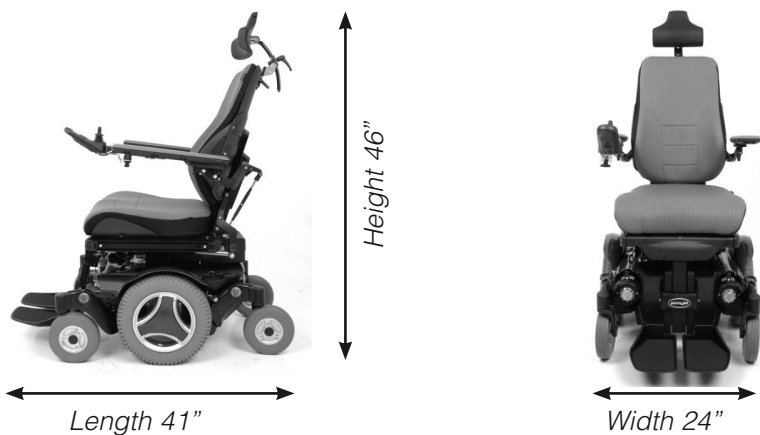

## Technical Specifications

The specifications given in the following pages are only applicable to the Permobil M300 chassis with Corpus 3G.

For size and weight information about each seat, see the Owner's Manual accompanying the seat.

*Smallest transportation size = length 31\", width 24\", height 32\"*