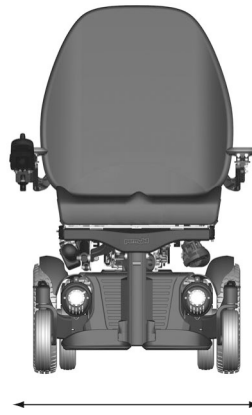

Length 1190 mm (47 inches)
Height 1190 mm (47 inches)

Width 760–860 mm (30–34 inches)

Smallest transportation size
Length 860 mm (34 inches)
Width 760–860 mm (30–34 inches)
Height 915 mm (36 inches)

3.2.1 Dimensions and weight

Length (P)	1190 mm (47 inches)
Width (P)	760–860 mm (30–34 inches)
Height (P)	1190 mm (47 inches)
Weight, including batteries (P)	205 kg (450 lb.)