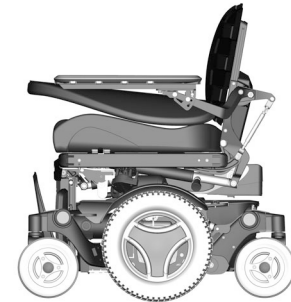

Length 1190 mm (47 inches)
Height 1190 mm (47 inches)

Width 760–860 mm (30–34 inches)

Smallest transportation size
Length 860 mm (34 inches)
Width 760–860 mm (30–34 inches)
Height 915 mm (36 inches)

3.2.1 Dimensions and weight

Length (P)	1190 mm (47 inches)
Width (P)	760–860 mm (30–34 inches)
Height (P)	1190 mm (47 inches)
Weight, including batteries (P)	205 kg (450 lb.)