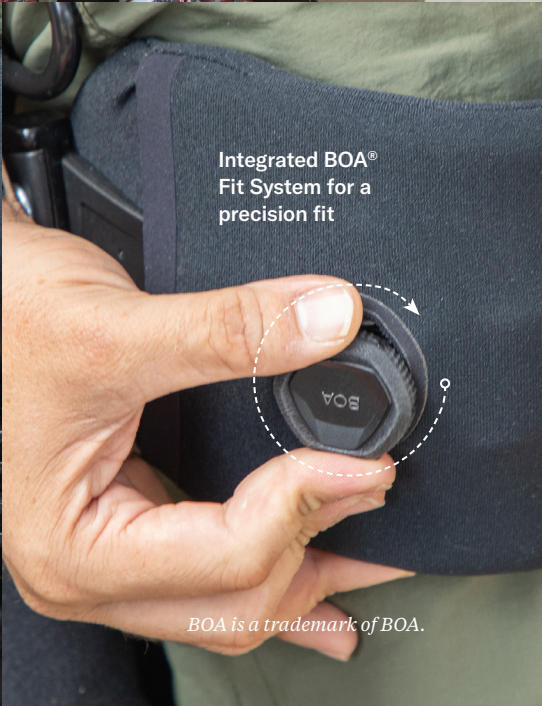

# Designed for independence

New swing-away knee supports are 75% lighter\* and feature improved comfort and flexible on-chair storage.

*\*As compared to original single-post design*

Release mechanism designed for a wide variety of hand function

Seat-rail mounted parking spot for convenient on-chair storage

Integrated BOA® Fit System for a precision fit

*BOA is a trademark of BOA.*

- Option available on both F5 Corpus VS & M Corpus VS
- Option available only on specific chair