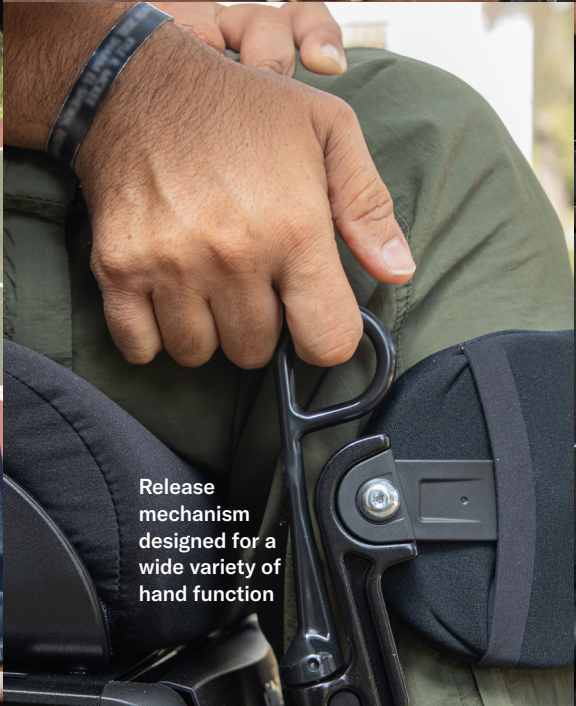

# Corpus VS

Fully programmable standing sequences allow user position to be optimized using supine, semi-reclined, or sit-to-stand techniques. Further customize standing positions with adjustable chest support, multiple knee support options, and power articulating footplates. From face-to-face interactions to improved health outcomes, the Corpus VS seating system empowers you to stand with confidence.

# Designed for independence

New swing-away knee supports are 75% lighter\* and feature improved comfort and flexible on-chair storage.

*\*As compared to original single-post design*

Release mechanism designed for a wide variety of hand function

Seat-rail mounted parking spot for convenient on-chair storage

Integrated BOA® Fit System for a precision fit

*BOA is a trademark of BOA.*

- Option available on both F5 Corpus VS & M Corpus VS
- Option available only on specific chair

## Made to move

The M Corpus VS brings proven, customizable power standing to the maneuverability of a mid-wheel drive base. DualLink suspension balances stability, traction, and ride comfort and features fully adjustable, oil dampened shocks while excellent low-end torque ensures a smooth stand and drive experience.