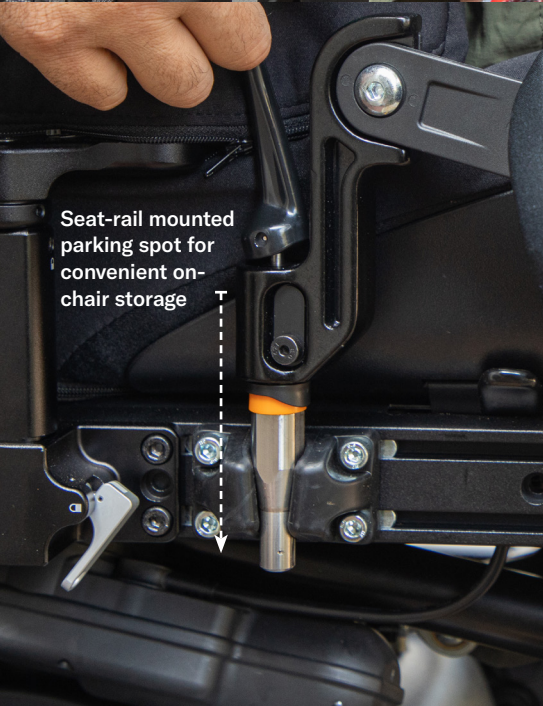

# Corpus VS

Fully programmable standing sequences allow user position to be optimized using supine, semi-reclined, or sit-to-stand techniques. Further customize standing positions with adjustable chest support, multiple knee support options, and power articulating footplates. From face-to-face interactions to improved health outcomes, the Corpus VS seating system empowers you to stand with confidence.

Seat-rail mounted parking spot for convenient on-chair storage

Integrated BOA® Fit System for a precision fit

*BOA is a trademark of BOA.*

- Option available on both F5 Corpus VS & M Corpus VS
- Option available only on specific chair