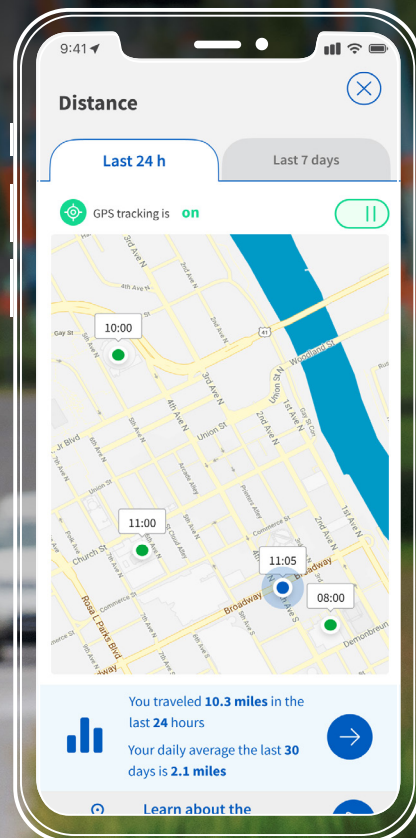

Power wheelchairs

M-Series

permobil

Battery status and travel range estimates help you know how far you can go

Integrated map illustrates daily and historic travel behavior

MyPermobil

MyPermobil connectivity is an available option on all new M-Series models.