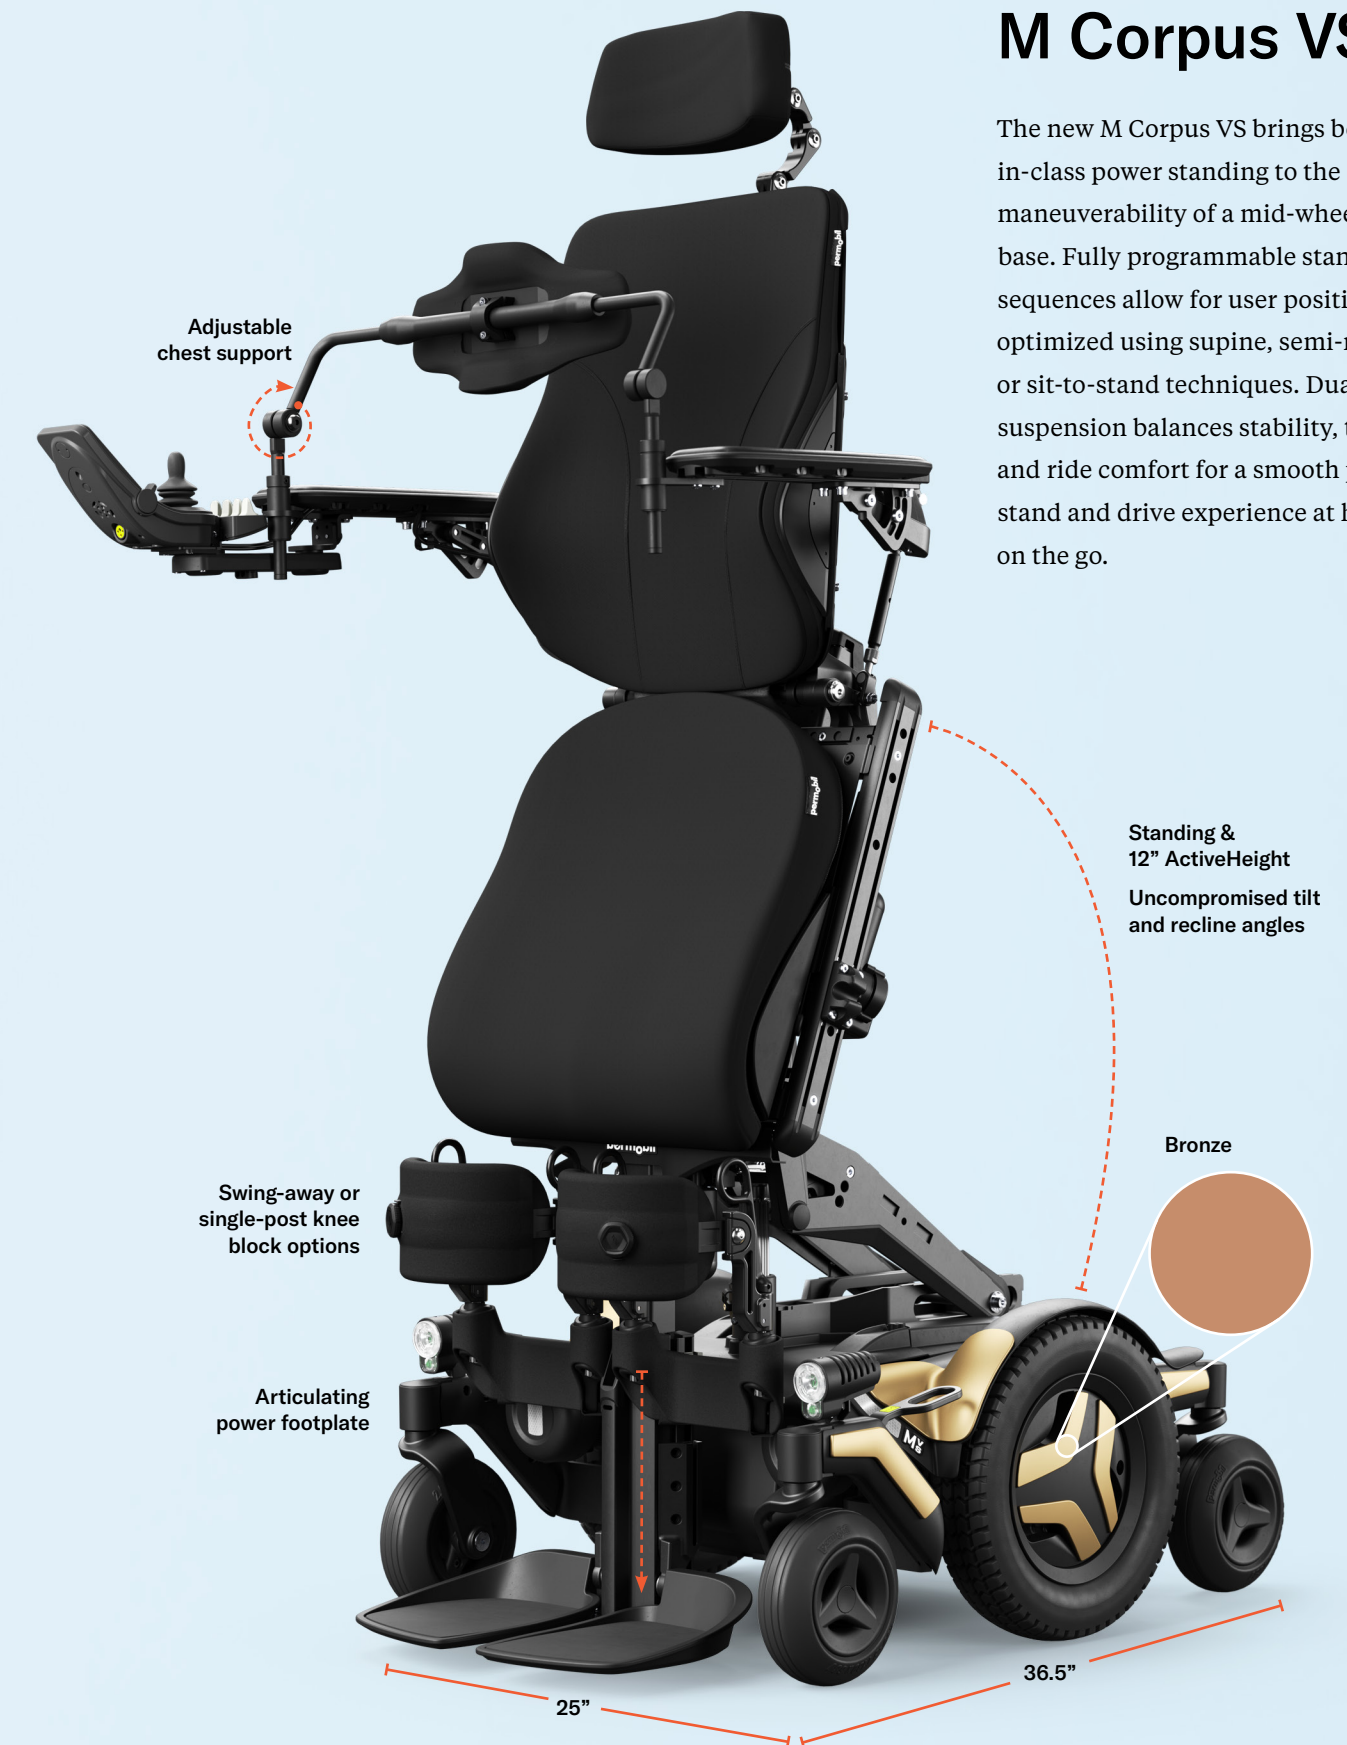

12"

3 points of contact for added stability

Conquer more

FlexLink™ and FlexLink Pro™ suspension balances stability, traction, and ride comfort for optimal performance and advanced vibration reduction. DualLink suspension on the new M Corpus VS optimizes stability in standing without sacrificing active suspension in any position. The result is an unbeatable stand and drive experience. Factory optimized and adjustable suspension adapts to your needs and environment. Be ready to handle any adventure with high-powered LED lights to guide your way.

FlexLink
M3 Corpus

FlexLink Pro
M5 Corpus

2X more powerful LED lights for true pathway lighting and enhanced visibility

M3 Corpus

Meticulously engineered to help you maintain better positioning, feel more secure, and reduce driving fatigue so you can conquer daily activities with ease. Its compact base offers maneuverability in tight spaces without sacrificing performance. Featuring the innovative FlexLink suspension geometry with independent caster swing-arms helping to keep you stable and in control as you traverse the obstacles in your world.

M5 Corpus

Take control with high-performance motors enabling a top speed of 7.5 mph and exceptional low-end torque that lets you pivot like a pro. Experience unsurpassed stability and ride comfort with FlexLink Pro independent drive wheel suspension. The M5 Corpus will take you to new heights with increased stability and full suspension even in 14" of seat elevation.

M Corpus VS

The new M Corpus VS brings best-in-class power standing to the maneuverability of a mid-wheel drive base. Fully programmable standing sequences allow for user position to be optimized using supine, semi-reclined, or sit-to-stand techniques. DualLink suspension balances stability, traction, and ride comfort for a smooth power stand and drive experience at home or on the go.