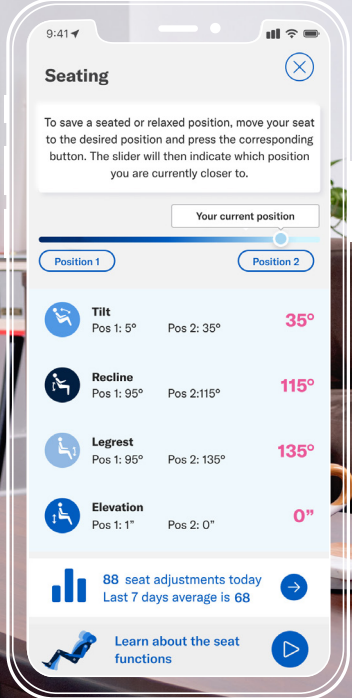

Water Lily

Liquid Fusion*

Please note: Actual product colors may vary from colors shown in this brochure
*Liquid Fusion is currently only available on the M Corpus VS

180° of power recline
50° of posterior tilt

90° - 180° of legrest elevation

Live seating angles and activity tracking in MyPermobility

Specifications

	M3 Corpus	M5 Corpus	M Corpus VS
Maximum user weight	330 lb	330 lb	265 lb
Maximum speed	6 mph	7.5 mph	6 mph
Range	16 mi (Grp 34) 20 mi (Grp 24)*	20 mi*	20 mi*
Base width	24"	25"	25"
Base length	35.5"	37.5"	36.5"
Base turning radius	20.5"	21.5"	22"
Ground clearance	3"	3"	3"
Recommended battery type	Group 34 or 24	Group 24	Group 24
Weight including batteries	385 lb (Grp 34) 405 lb (Grp 24)	423 lb	424 lb
Drive electronics	R-net 120A	R-net 120A	R-net Power Platform 120A
Seat-to-floor height	17.5", 18.5", 19.5"	17.5", 18.5", 19.5"	17.5", 18.5", 19.5"
Seat elevation	Optional 12"	Optional 14"	12"
Drive wheel	14"	14"	14"
Casters	7"	8"	7"
Tilt options	Posterior: 0° - 50° ActiveReach: 5°, 10° & 20° (up to 300 lb)	Posterior: 0° - 50° ActiveReach: 5°, 10° & 20° (up to 300 lb)	Posterior: 0° - 50° Standing
Legrest angle - power	85° - 180°	85° - 180°	85° - 180°
Backrest angle - power recline	85° - 180°	85° - 180°	85° - 180°
Backrest height	20", 23" - 28" (1" incr.)	20", 23" - 28" (1" incr.)	20", 23" - 28" (1" incr.)
Seat depth	14" - 22" (1" incr.)	14" - 22" (1" incr.)	14" - 22" (1" incr.)
Seat width	17" - 23" (2" incr.)	17" - 23" (2" incr.)	17" - 23" (2" incr.)