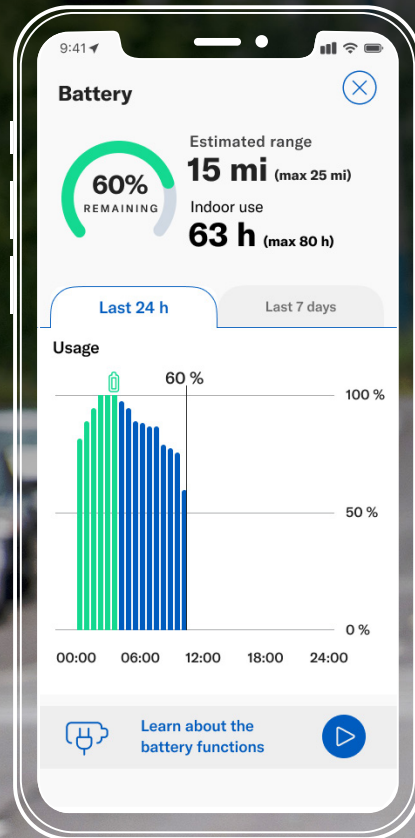

Power wheelchairs

M-Series

permobil

Battery status and travel range estimates help you know how far you can go

Integrated map illustrates daily and historic travel behavior

MyPermobil

MyPermobil connectivity is an available option on all new M-Series models.