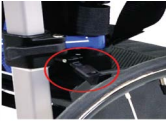

Anti-roll device

- ☐ Anti-roll device Micro 3
  4640000